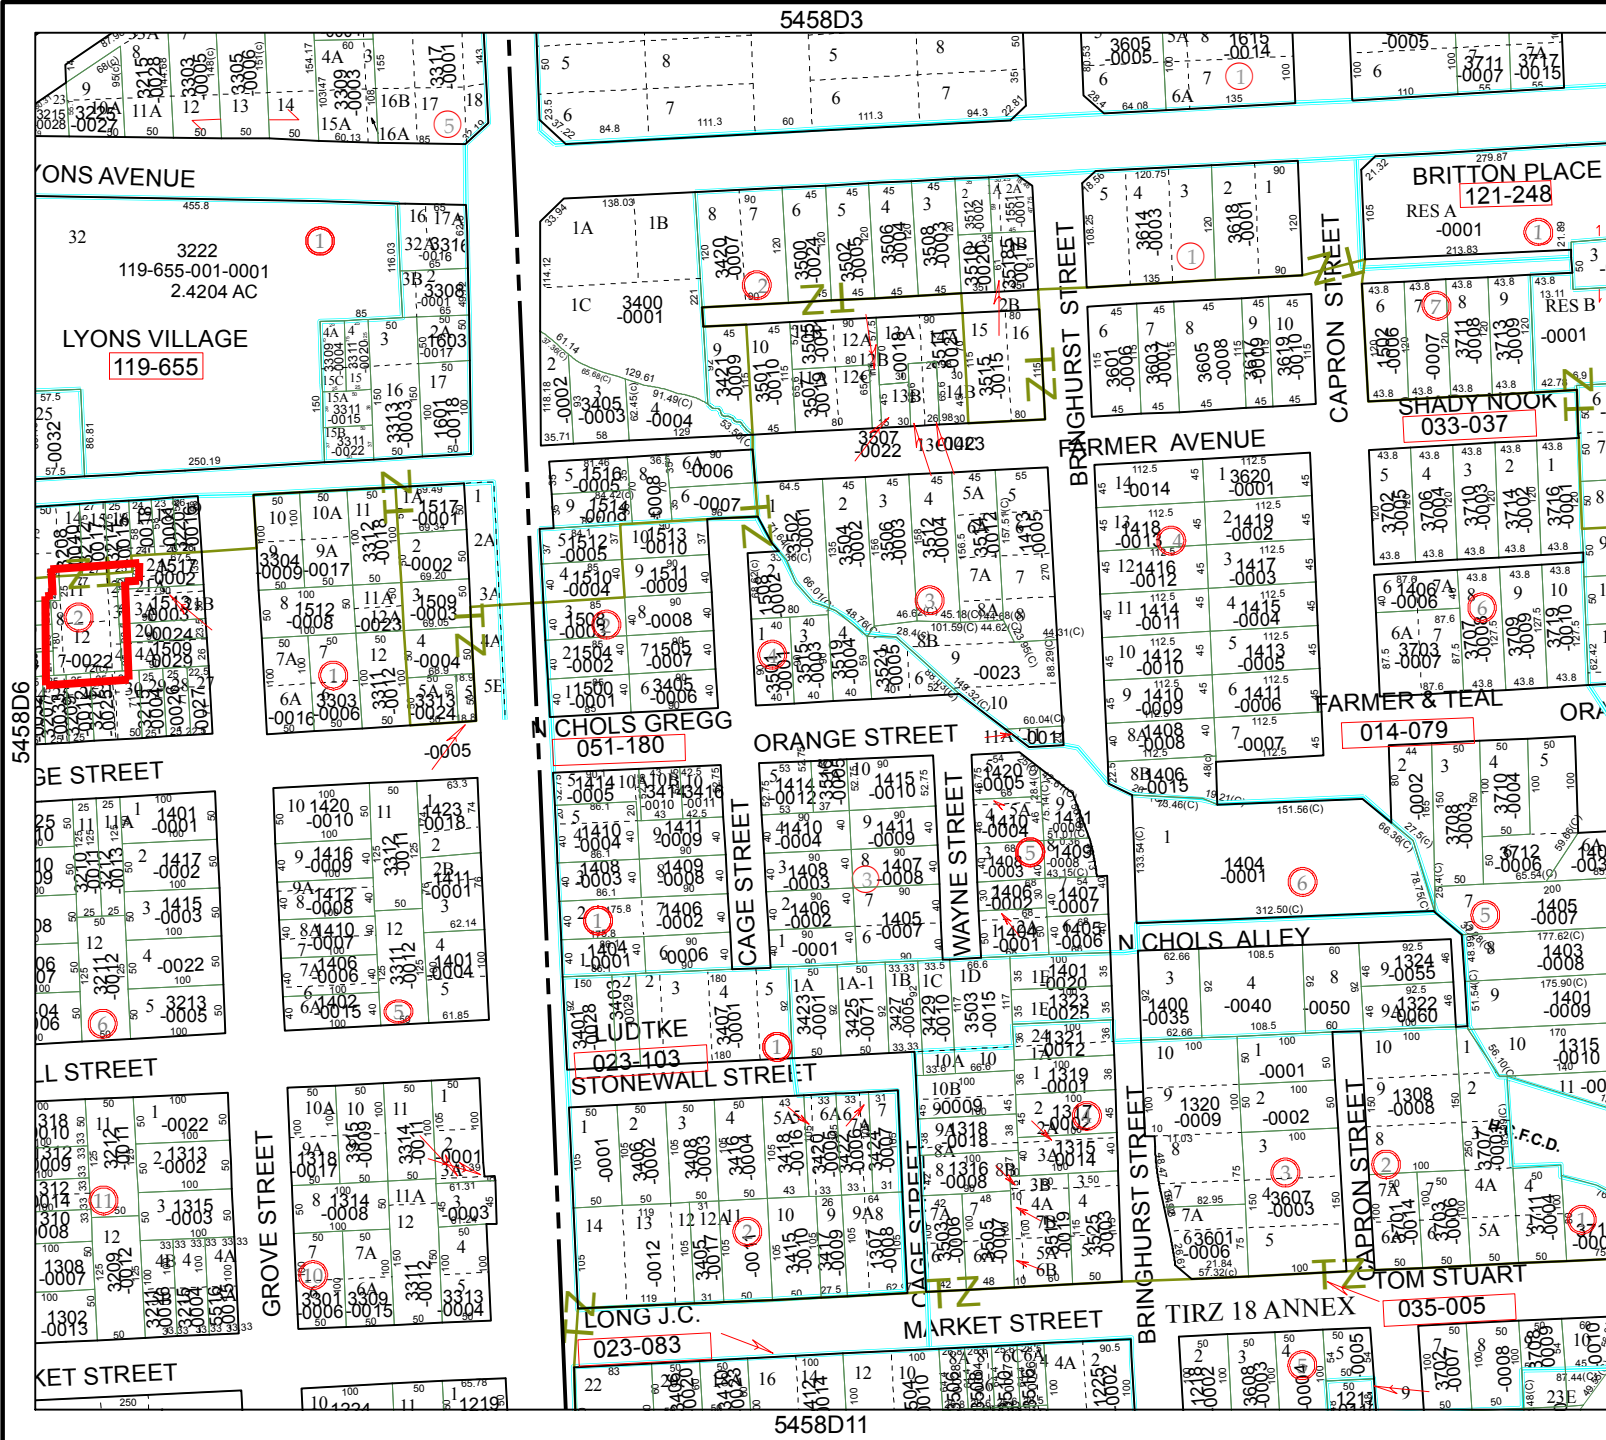

FACET 5458D

1	2	3	4
5	6	7	8
9	10	11	12

LYONS AVENUE

LYONS VILLAGE
119-655

BE STREET

L STREET

MARKET STREET

5458D3

5458D11

BRITTON PLACE

SHADY NOOK

FARMER & TEAL

NICHOLS ALLEY

TIRZ 18 ANNEX

NICHOLS GREGG

STONEWALL STREET

LONG J.C.

MARKET STREET

BRINGHURST STREET

CAPRON STREET

BRINGHURST STREET

CAPRON STREET

GROVE STREET

CAGE STREET

WAYNE STREET

CAGE STREET

MARKET STREET

TOM STUART

32 3222
119-655-001-0001
2.4204 AC

119-655

14001
1417
1415
1412
1408

1-0022
2-1313
3-0001
4-0004
5-3213

34001
34002
34003
34004
34005
34006
34007
34008
34009
34010
34011
34012
34013
34014
34015
34016
34017
34018
34019
34020
34021
34022
34023
34024
34025
34026
34027
34028
34029
34030
34031
34032
34033
34034
34035
34036
34037
34038
34039
34040

051-180
051-181
051-182
051-183
051-184
051-185
051-186
051-187
051-188
051-189
051-190
051-191
051-192
051-193
051-194
051-195
051-196
051-197
051-198
051-199
051-200

023-103
023-104
023-105
023-106
023-107
023-108
023-109
023-110
023-111
023-112
023-113
023-114
023-115
023-116
023-117
023-118
023-119
023-120
023-121
023-122
023-123
023-124
023-125
023-126
023-127
023-128
023-129
023-130

023-083
023-084
023-085
023-086
023-087
023-088
023-089
023-090
023-091
023-092
023-093
023-094
023-095
023-096
023-097
023-098
023-099
023-100

121-248
RES A
-0001
RES B
-0001
RES C
-0001