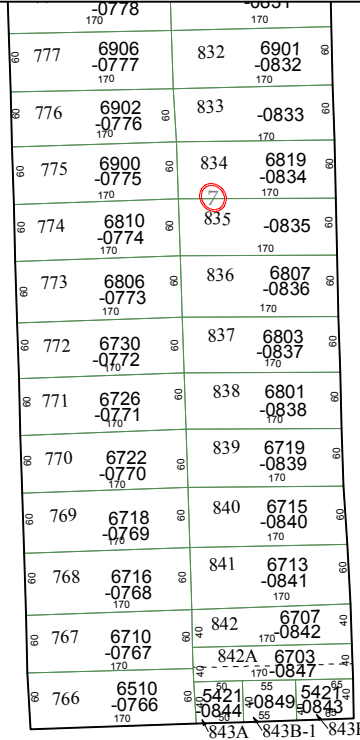

5560C3

HIGH SCHOOL
25

5560C6

COOPER STREET

SHOTWELL STREET

5560C11

0 Hoffman St.
Lot 849, Block 6

Harris County Appraisal District

0 100 200
PUBLICATION DATE:
10/7/2005

MAP LOCATION

FACET 5560C

1	2	3	4
5	6	7	8
9	10	11	12