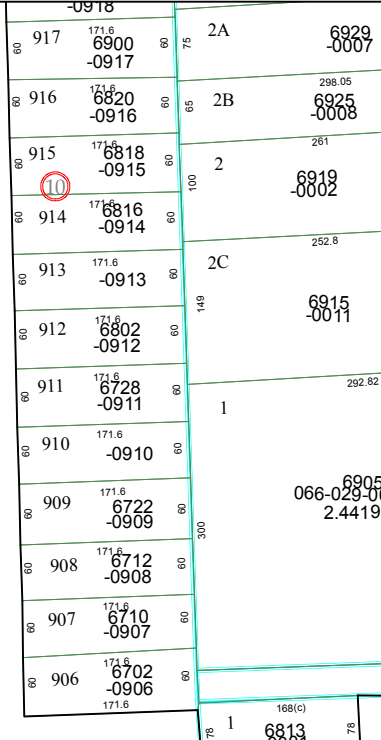

5560C3

HIGH SCHOOL
25

5560C6

COOPER STREET

SHOTWELL STREET

5560C11

0 Hoffman St.
Lot 849, Block 6

Harris County Appraisal District

0 100 200
PUBLICATION DATE:
10/7/2005

MAP LOCATION

FACET 5560C

1	2	3	4
5	6	7	8
9	10	11	12