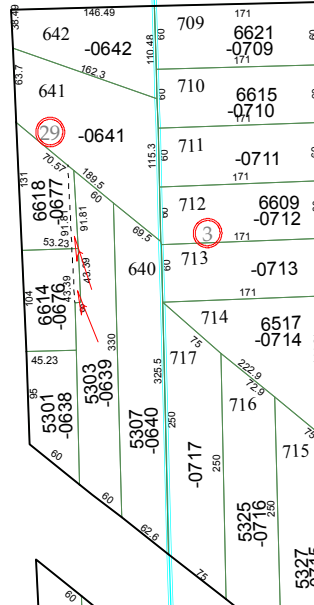

5560C3

HIGH SCHOOL
25

5560C6

COOPER STREET

SHOTWELL STREET

5560C11

0 Hoffman St.
Lot 849, Block 6

Harris County Appraisal District

0 100 200
PUBLICATION DATE:
10/7/2005

MAP LOCATION

FACET 5560C

1	2	3	4
5	6	7	8
9	10	11	12