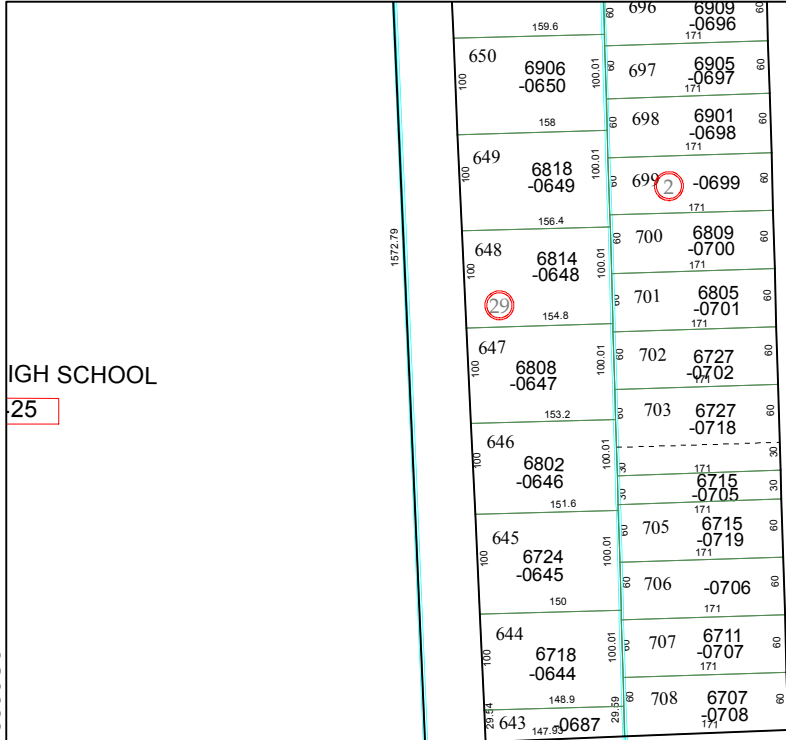

5560C3

HIGH SCHOOL
25

5560C6

COOPER STREET

SHOTWELL STREET

5560C11

0 Hoffman St.
Lot 849, Block 6

Harris County Appraisal District

0 100 200
PUBLICATION DATE:
10/7/2005

MAP LOCATION

FACET 5560C

1	2	3	4
5	6	7	8
9	10	11	12