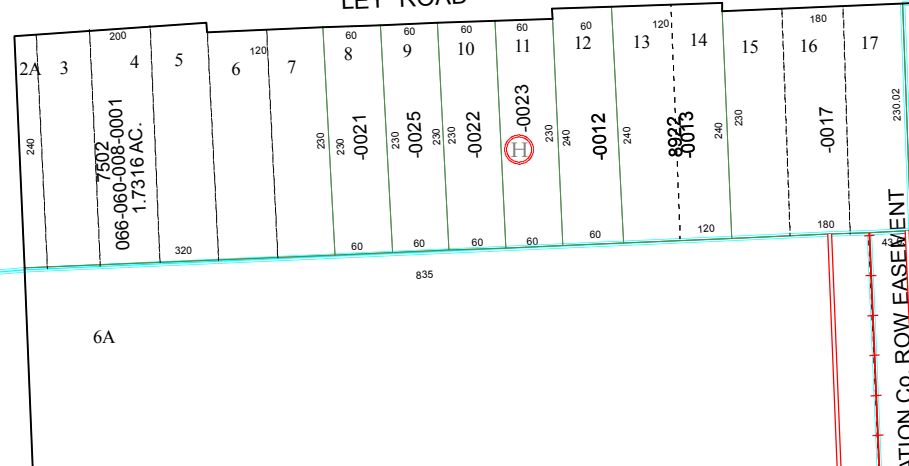

Harris County Appraisal District

0 100 200
 PUBLICATION DATE:
 12/11/2008

MAP LOCATION

FACET 5660B

1	2	3	4
5	6	7	8
9	10	11	12

5660B1

KNOLLWOOD ESTATES

066-059

LEYCREST ROAD

LAS CRUCES STREET

LEY ROAD

ATION Co. ROW EASEMENT

5660B9

5660A8