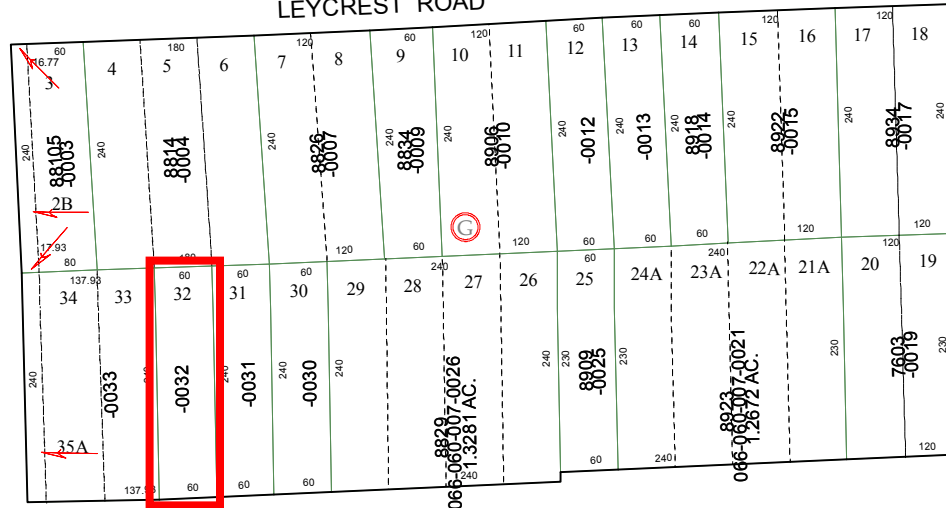

Harris County Appraisal District

0 100 200
 PUBLICATION DATE:
 12/11/2008

MAP LOCATION

FACET 5660B

1	2	3	4
5	6	7	8
9	10	11	12

5660B1

KNOLLWOOD ESTATES

066-059

LEYCREST ROAD

LAS CRUCES STREET

LEY ROAD

ATION Co. ROW EASEMENT

5660B9

5660A8