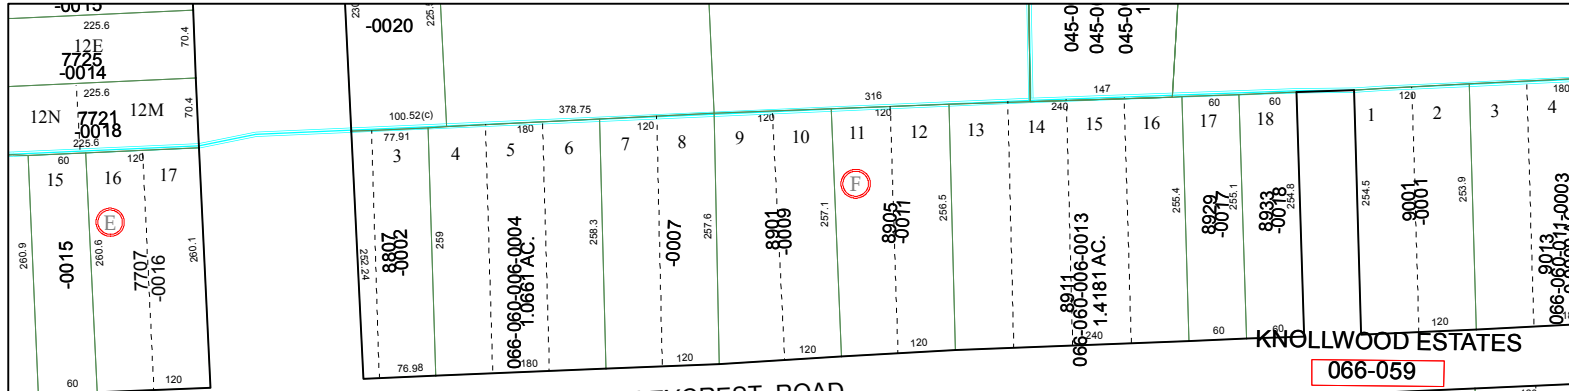

Harris County Appraisal District

0 100 200
 PUBLICATION DATE:
 12/11/2008

MAP LOCATION

FACET 5660B

1	2	3	4
5	6	7	8
9	10	11	12

5660B1

KNOLLWOOD ESTATES

066-059

LEYCREST ROAD

LAS CRUCES STREET

LEY ROAD

ATION Co. ROW EASEMENT

5660B9

5660A8