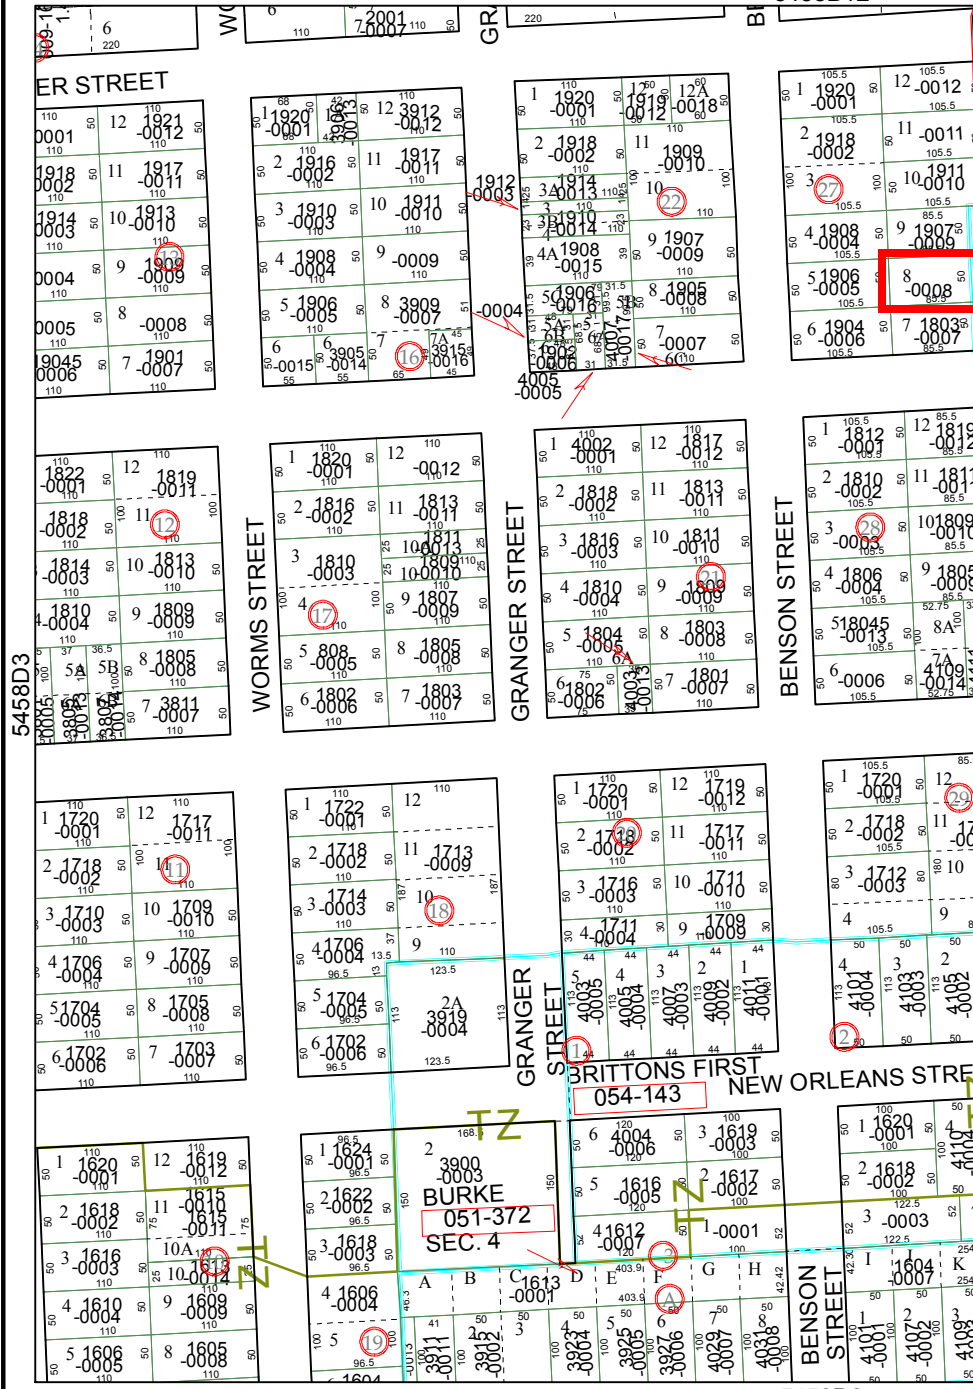

5458B12

HARRIS COUNTY  
FIFTH WARD, MISCELLANEOUS  
BAPTIST CHURCH  
121-992

0 Saint Elmo  
Lot 8

ALTON  
057-286

HABITAT FOR  
HUMANITY PARK  
116-942

RAWLEY STREET

R5  
042-146-000-0010  
4.2370 AC.

OATS STREET

HERSHE STREET

ELMO STREET

NEW ORLEANS STREET

PATRICK DALY

LYONS AVENUE

# Harris County Appraisal District

0 100 200

PUBLICATION DATE:  
1/16/2006

MAP LOCATION

# FACET 5458D

1	2	3	4
5	6	7	8
9	10	11	12

5458D8

5558C1