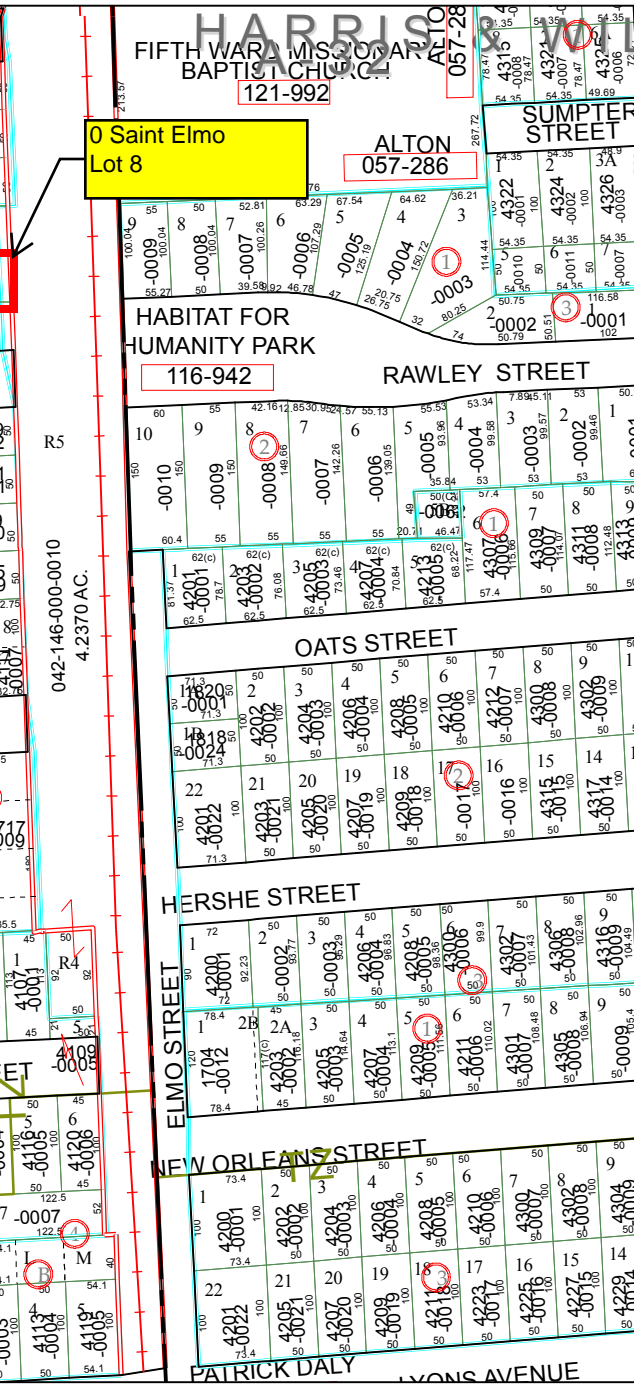

5458B12

HARRIS COUNTY  
FIFTH WARD, MISCELLANEOUS  
BAPTIST CHURCH  
121-992

0 Saint Elmo  
Lot 8

ALTON  
057-286

HABITAT FOR  
HUMANITY PARK  
116-942

RAWLEY STREET

R5  
042-146-000-0010  
4.2370 AC.

OATS STREET

HERSHE STREET

ELMO STREET

NEW ORLEANS STREET

PATRICK DALY

LYONS AVENUE

# Harris County Appraisal District

0 100 200

PUBLICATION DATE:  
1/16/2006

MAP LOCATION

# FACET 5458D

1	2	3	4
5	6	7	8
9	10	11	12

5458D8

5558C1