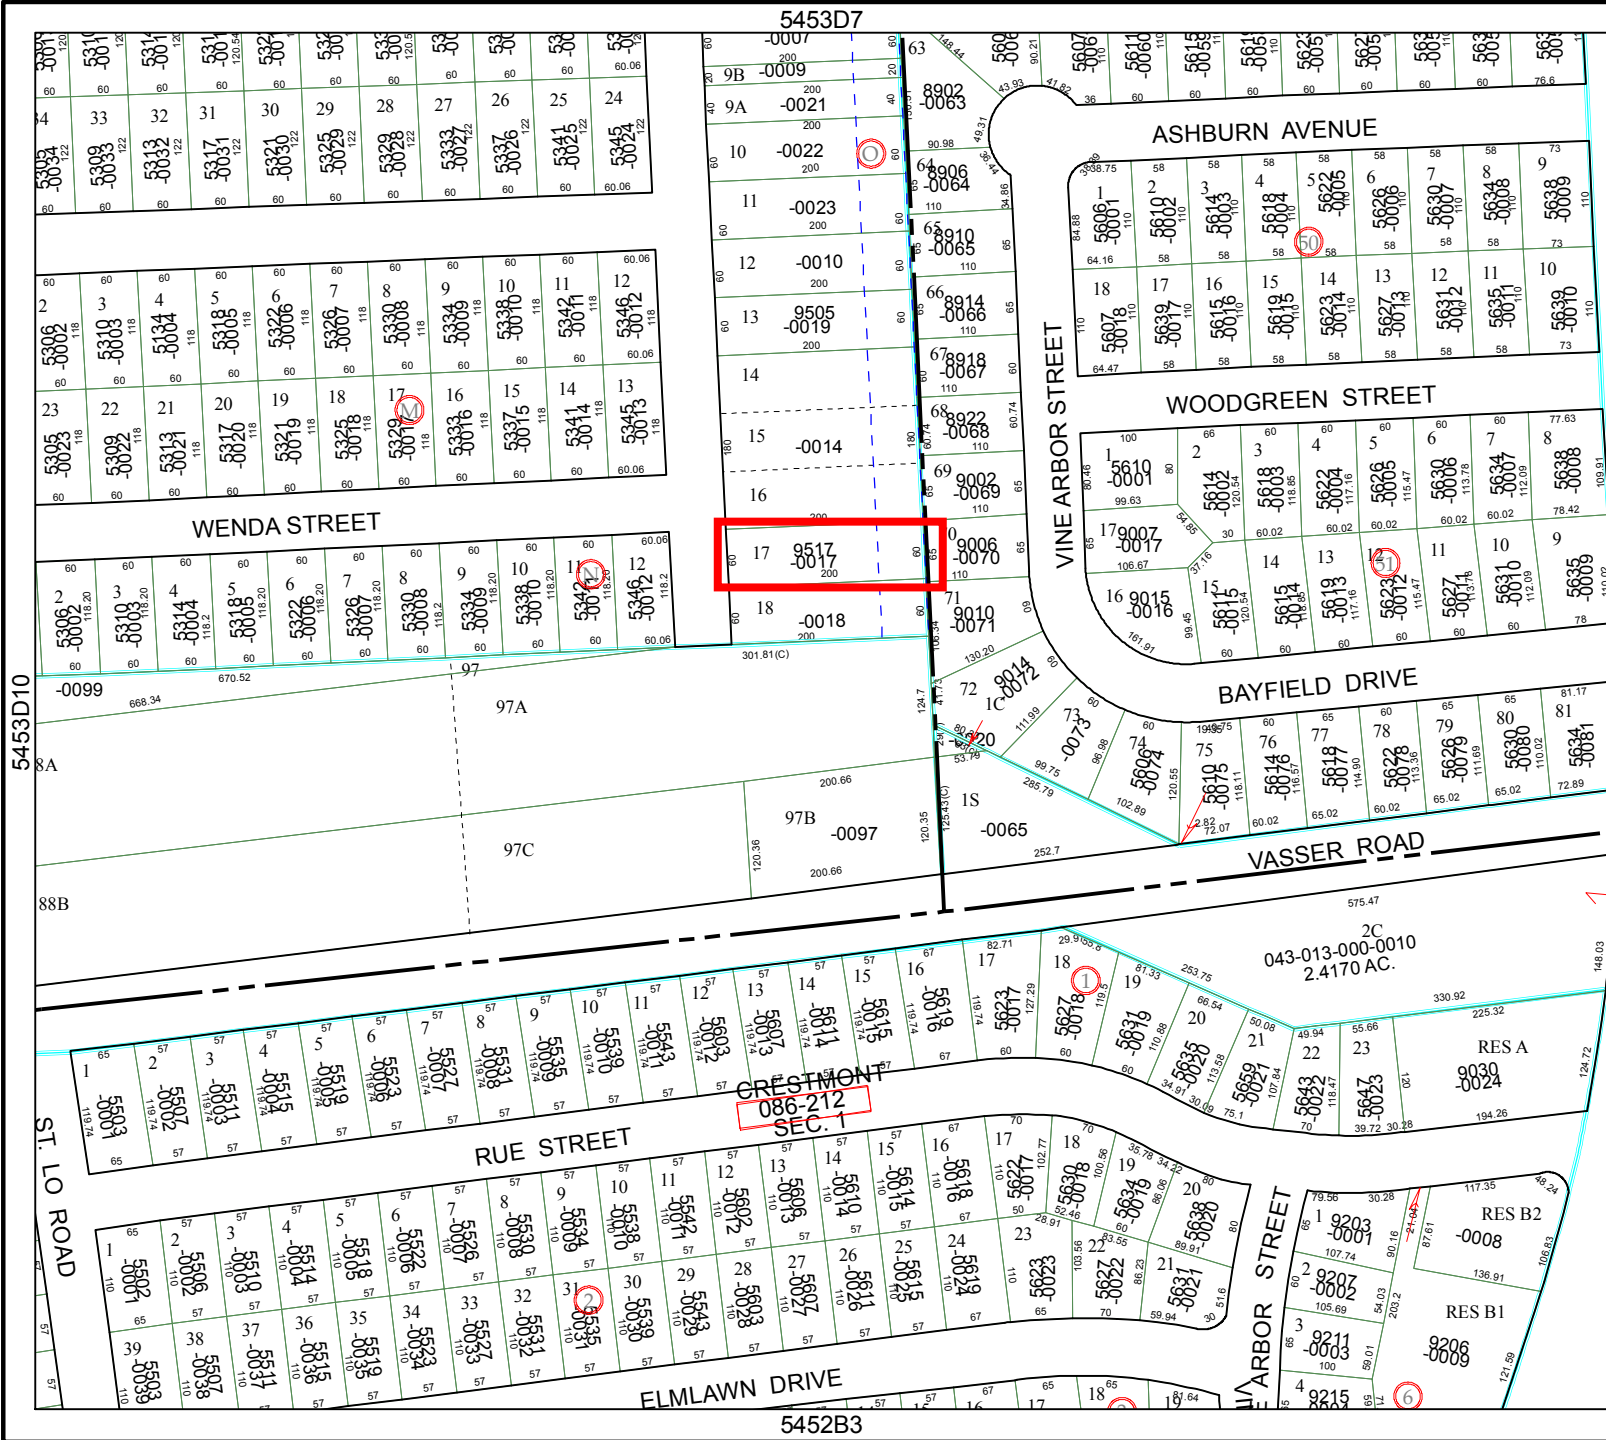

Harris County Appraisal District

0 100 200
 PUBLICATION DATE:
 1/25/2006

MAP LOCATION

FACET 5453D

1	2	3	4
5	6	7	8
9	10	11	12

5453D10

ST. LO ROAD

5453D7